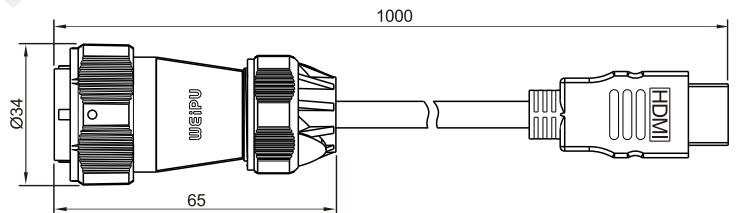

# WY24

Plug with metal clamping-nut  
Mate with WY24KLCZ

**WY24JLCTE**

- Wire length:
- 0.5m
- 1.0m
- 1.5m
- 2.0m
- 3.0m

★ Wire length can be customized

Square flange receptacle  
Mate with WY24JLCTE

**WY24KLCZ**

Plug with metal clamping-nut  
Mate with WY24KHDMI2.0Z

**WY24JHDMI2.0TE**

- Wire length:
- 0.5m
- 1.0m
- 1.5m
- 2.0m
- 3.0m

★ Wire length can be customized

Square flange receptacle  
Mate with WY24JHDMI2.0TE