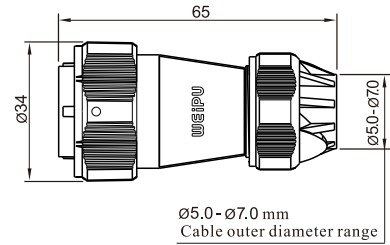

WY24 Series

WY24

Plug with metal clamping-nut
Mate with WY24KRJ45Z

WY24JRJ45TE

Square flange receptacle
Mate with WY24JRJ45TE

WY24KRJ45Z