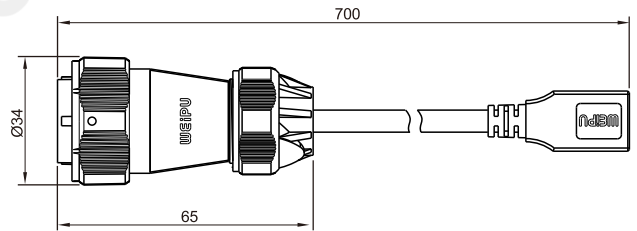

WY24 Series

WY24

Plug with metal clamping-nut  
Mate with WY24KRJ45Z

WY24JRJ45TE

Square flange receptacle  
Mate with WY24JRJ45TE

WY24KRJ45Z

Plug with metal clamping-nut  
Mate with WY24KUSB3.0Z

WY24JUSB3.0TE

Wire length:  
0.5m  
1.0m  
1.5m  
2.0m  
3.0m

★ Wire length can be customized

Square flange receptacle  
Mate with WY24JUSB3.0TE

WY24KUSB3.0Z

# WY24

Plug with metal clamping-nut  
Mate with WY24KLCZ

**WY24JLCTE**

- Wire length:
- 0.5m
- 1.0m
- 1.5m
- 2.0m
- 3.0m

★ Wire length can be customized

Square flange receptacle  
Mate with WY24JLCTE

**WY24KLCZ**