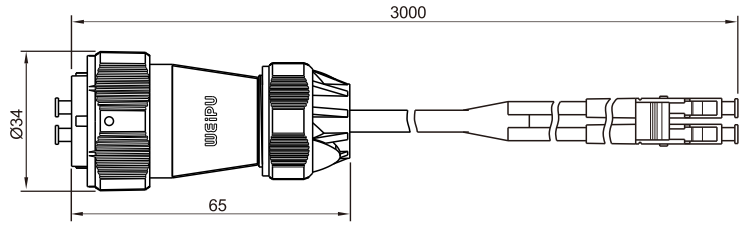

# WY24

Plug with metal clamping-nut  
Mate with WY24KLCZ

**WY24JLCTE**

- Wire length:
- 0.5m
- 1.0m
- 1.5m
- 2.0m
- 3.0m

★ Wire length can be customized

Square flange receptacle  
Mate with WY24JLCTE

**WY24KLCZ**