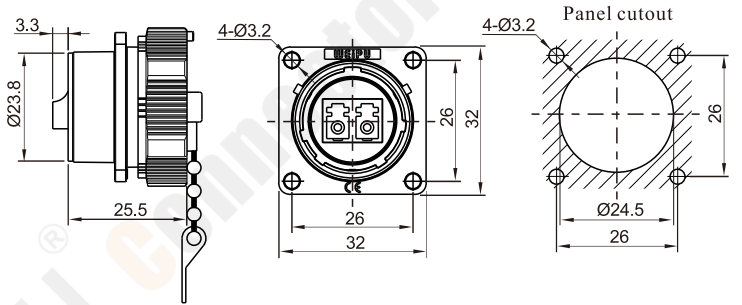

# WY24

Plug with metal clamping-nut  
Mate with WY24KLCZ

**WY24JLCTE**

- Wire length:
- 0.5m
- 1.0m
- 1.5m
- 2.0m
- 3.0m

★ Wire length can be customized

Square flange receptacle  
Mate with WY24JLCTE

**WY24KLCZ**

Plug with metal clamping-nut  
Mate with WY24KHDMI2.0Z

**WY24JHDMI2.0TE**

- Wire length:
- 0.5m
- 1.0m
- 1.5m
- 2.0m
- 3.0m

★ Wire length can be customized

Square flange receptacle  
Mate with WY24JHDMI2.0TE