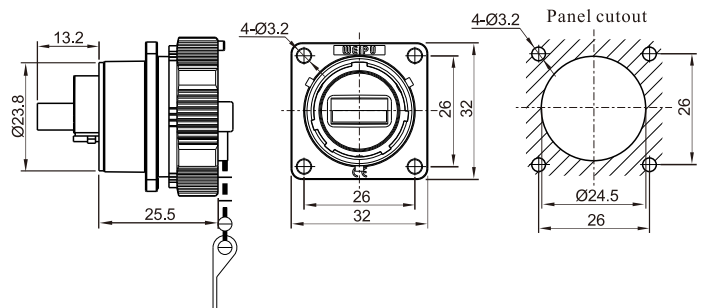

Wire length:  
0.5m  
1.0m  
1.5m  
2.0m  
3.0m

★ Wire length can be customized

Square flange receptacle  
Mate with WY24JUSB3.0TE

WY24KUSB3.0Z

# WY24

Plug with metal clamping-nut  
Mate with WY24KLCZ

**WY24JLCTE**

- Wire length:
- 0.5m
- 1.0m
- 1.5m
- 2.0m
- 3.0m

★ Wire length can be customized

Square flange receptacle  
Mate with WY24JLCTE

**WY24KLCZ**