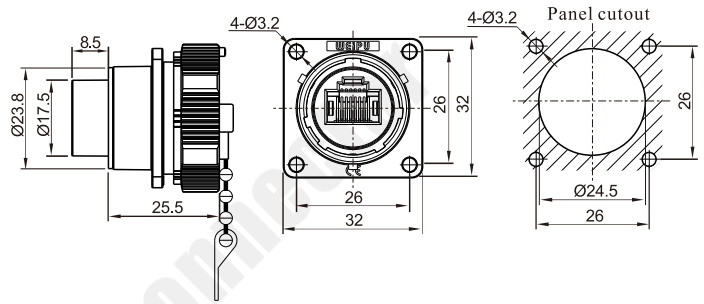

WY24KRJ45Z