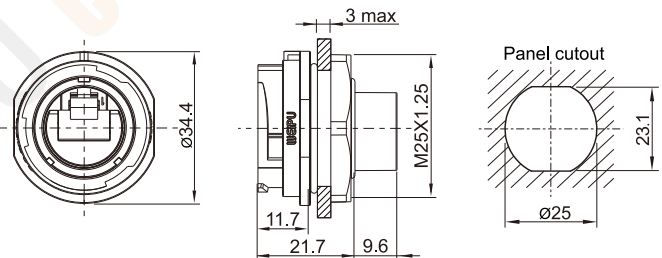

06

Receptacle with RJ45 adapter C  
Mate with SY2510

**SY2511C/SRJ45**

★ Wire length can be customized

Rear-nut mount receptacle  
with RJ45 adapter  
Mate with SY2510

**SY2512/SRJ45**

2-hole flange  
with RJ45 adapter  
Mate with SY2510