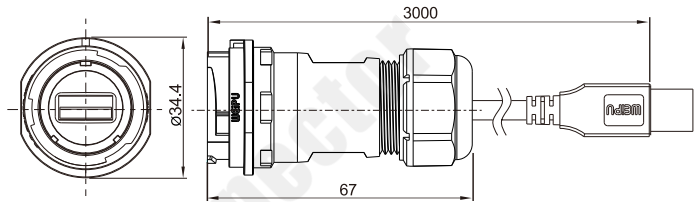

★ Wire length can be customized

Rear-nut mount receptacle
with USB3.0 adapter
Mate with SY2510

SY2512/SUSB3.0