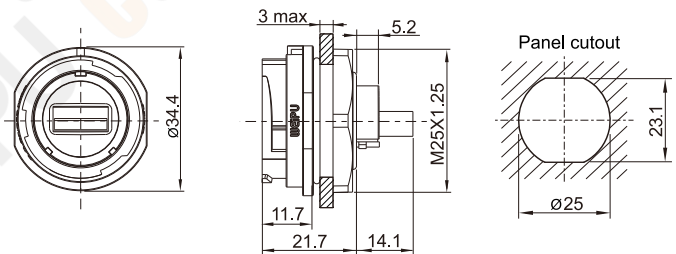

**SY2511C/SUSB3.0**

★ Wire length can be customized

Rear-nut mount receptacle  
with USB3.0 adapter  
Mate with SY2510

**SY2512/SUSB3.0**

2-hole flange  
with USB3.0 adapter  
Mate with SY2510

**SY2513/SUSB3.0**