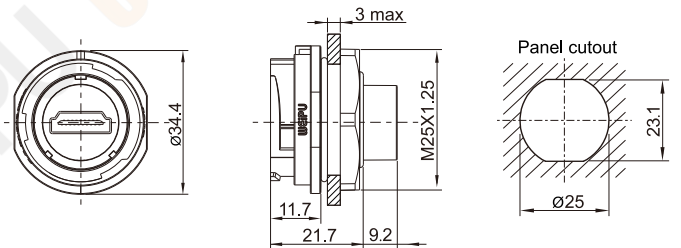

SY25 Series

SY25

Plug with HDMI adapter
Mate with SY2511, SY2511C,
SY2512, SY2513, SY2515

Wire length:
0.5m
1.0m
1.5m
2.0m
3.0m

★ Wire length can be customized

Rreceptacle with
HDMI2.0 adapter C
Mate with SY2511, SY2511C,
SY2512, SY2513, SY2515

★ Wire length can be customized

Rear-nut mount receptacle
with HDMI2.0 adapter
Mate with SY2510

2-hole flange
with HDMI2.0 adapter
Mate with SY2510

Front-nut mount
with HDMI2.0 adapter
Mate with SY2510

SY2515/SHDMI2.0