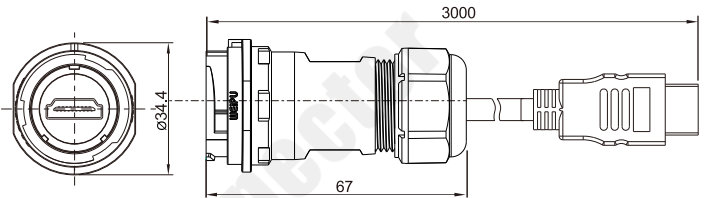

Wire length:  
0.5m  
1.0m  
1.5m  
2.0m  
3.0m

★ Wire length can be customized

Rreceptacle with  
HDMI2.0 adapter C  
Mate with SY2511, SY2511C,  
SY2512, SY2513, SY2515

**SY2511C/SHDMI2.0**

★ Wire length can be customized