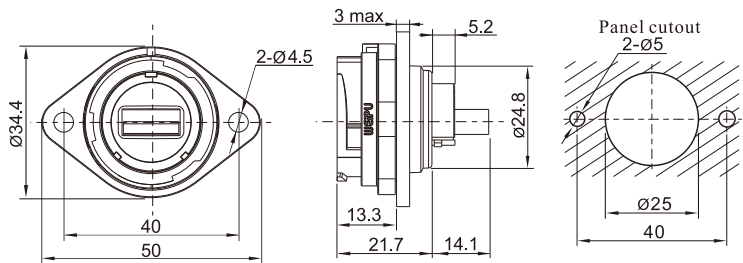

**SY2511C/SUSB3.0**

★ Wire length can be customized

Rear-nut mount receptacle  
with USB3.0 adapter  
Mate with SY2510

**SY2512/SUSB3.0**

2-hole flange  
with USB3.0 adapter  
Mate with SY2510

**SY2513/SUSB3.0**