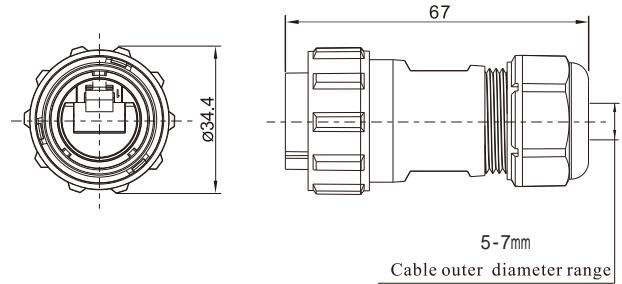

SY25 Series

SY25

Plug with RJ45 adapter
Mate with SY2511, SY2511C,
SY2512, SY2513, SY2515

SY2510/PRJ45