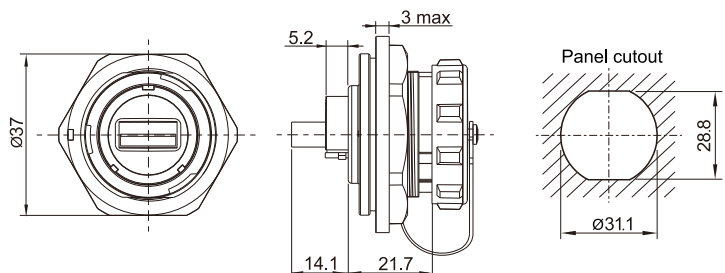

Front-nut mount
with USB3.0 adapter
Mate with SY2510