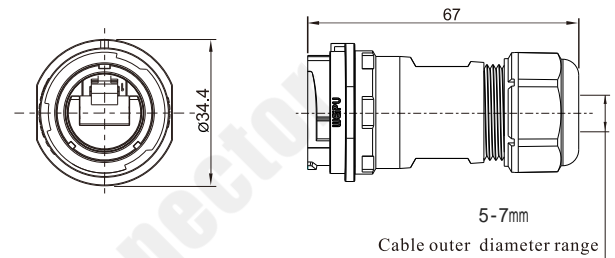

06

Receptacle with RJ45 adapter C  
Mate with SY2510

**SY2511C/SRJ45**

★ Wire length can be customized

Rear-nut mount receptacle  
with RJ45 adapter  
Mate with SY2510

**SY2512/SRJ45**

2-hole flange  
with RJ45 adapter  
Mate with SY2510