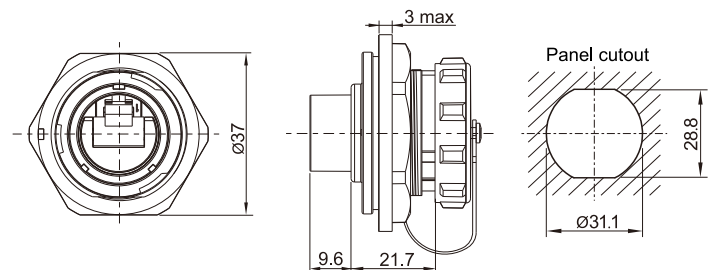

SY25 Series

SY25

Plug with RJ45 adapter
Mate with SY2511, SY2511C,
SY2512, SY2513, SY2515

SY2510/PRJ45

★ Wire length can be customized

06

Receptacle with RJ45 adapter C
Mate with SY2510

★ Wire length can be customized

Rear-nut mount receptacle
with RJ45 adapter
Mate with SY2510

SY2512/SRJ45

2-hole flange
with RJ45 adapter
Mate with SY2510

SY2513/SRJ45

Front-nut mount
with RJ45 adapter
Mate with SY2510