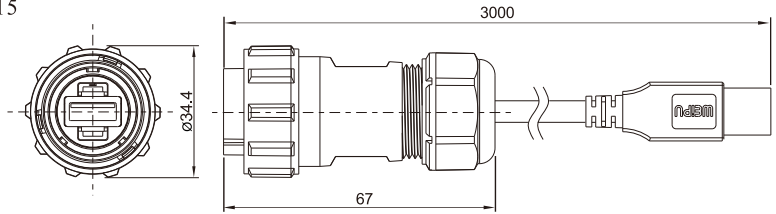

**SY25 Series**

**SY25**

Plug with USB3.0 adapter  
Mate with SY2511, SY2511C,  
SY2512, SY2513, SY2515

**SY2510/PUSB3.0**

Wire length:  
0.5m  
1.0m  
1.5m  
2.0m  
3.0m

★ Wire length can be customized

Receptacle with USB3.0 adapter C  
Mate with SY2510