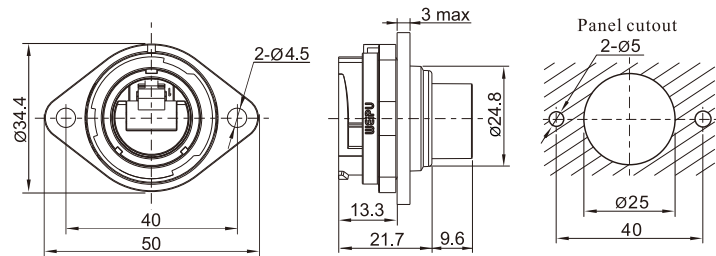

SY2513/SRJ45