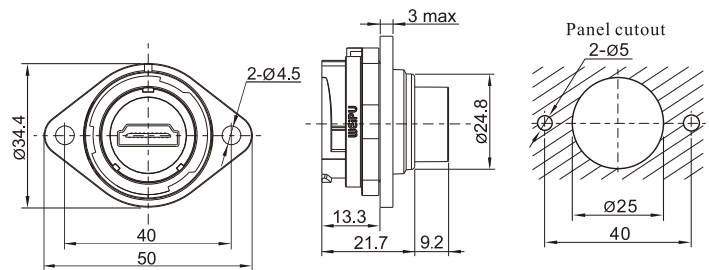

2-hole flange
with HDMI2.0 adapter
Mate with SY2510