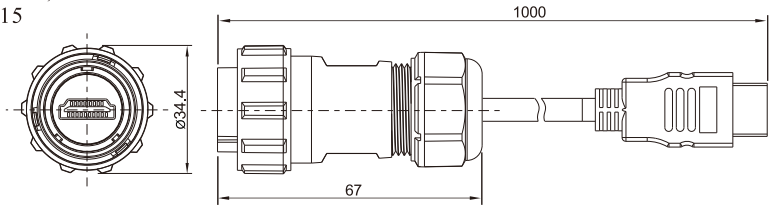

**SY2513/SRJ45**

Front-nut mount  
with RJ45 adapter  
Mate with SY2510

**SY2515/SRJ45**

**SY25 Series**

**SY25**

Plug with HDMI adapter  
Mate with SY2511, SY2511C,  
SY2512, SY2513, SY2515

**SY2510/PHDMI2.0**

Wire length:  
0.5m  
1.0m  
1.5m  
2.0m  
3.0m

★ Wire length can be customized

Rreceptacle with  
HDMI2.0 adapter C  
Mate with SY2511, SY2511C,  
SY2512, SY2513, SY2515

**SY2511C/SHDMI2.0**

★ Wire length can be customized