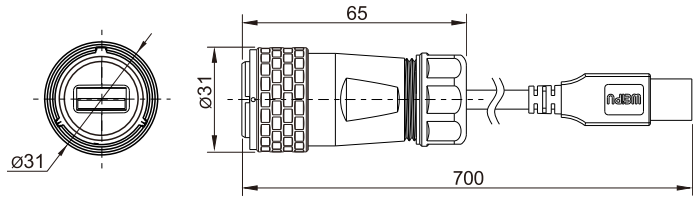

### SA2410/PUSB3.0

- Wire length:
  - 0.5m
  - 1.0m
  - 1.5m
  - 2.0m
  - 3.0m
- Colour:
  - B: Black
  - S: Silver
  - L: Blue (special order)
  - G: Green (special order)
  - R: Red (special order)

★ Wire length can be customized