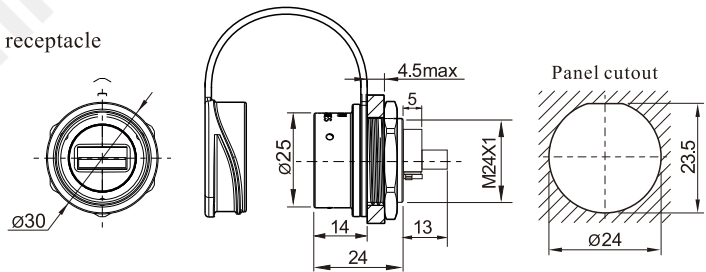

USB3.0 Rear-nut mount receptacle
Mate with SA2410

SA2412/SUSB3.0