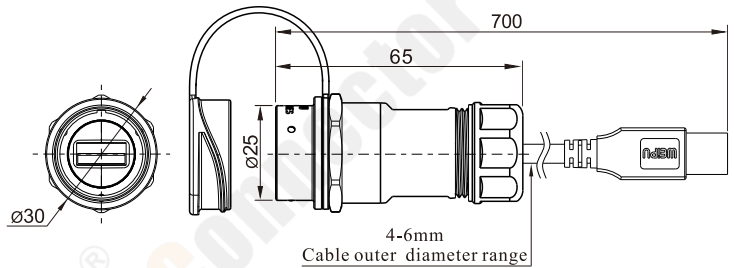

USB3.0 Receptacle
Mate with SA2410

SA2411/SUSB3.0