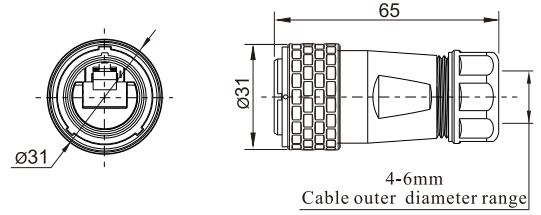

SA24 Series

SA24

03

RJ45 Plug
Mate with SA2411, SA2412, SA2413

SA2410/PRJ45

1. Colour:
   B: Black
   S: Silver
   L: Blue (special order)
   G: Green (special order)
   R: Red (special order)

RJ45 Receptacle
Mate with SA2410