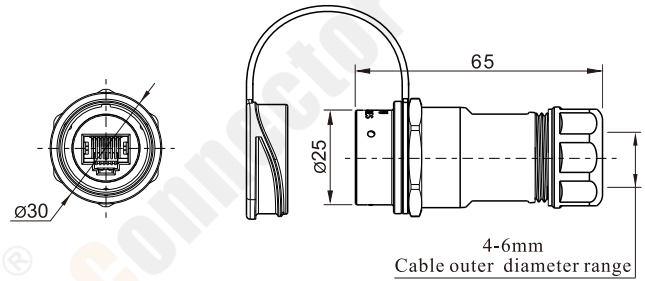

SA2411/SRJ45

SA2412/SRJ45