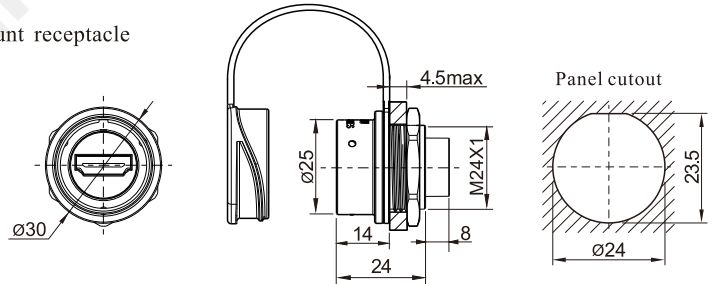

HDMI2.0 Rear-nut mount receptacle
Mate with SA2410