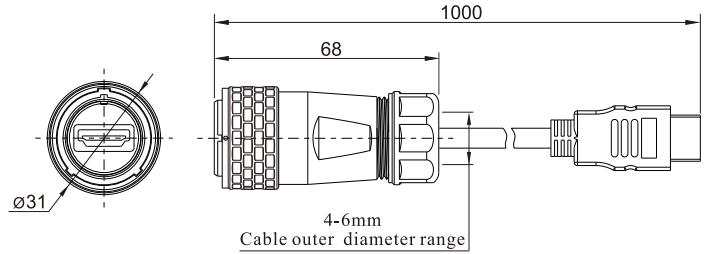

### SA2413/SUSB3.0

SA24 Series

SA24

03

HDMI2.0 Plug  
Mate with SA2411, SA2412, SA2413

SA2410/PHDMI2.0

Wire length:  
0.5m  
1.0m  
1.5m  
2.0m  
3.0m

Colour:  
B: Black  
S: Silver  
L: Blue (special order)  
G: Green (special order)  
R: Red (special order)