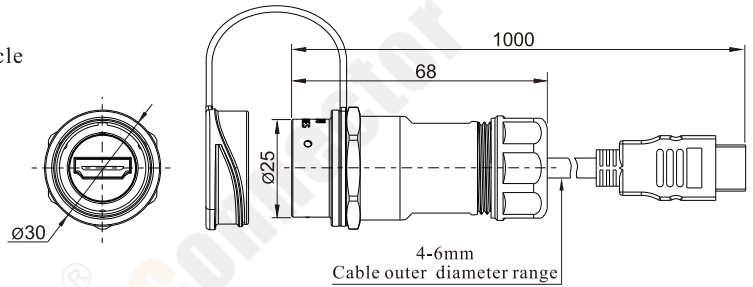

HDMI2.0 Receptacle
Mate with SA2410

★ The cable length can be customized, but not more than 5 meters.

SA2412/SHDMI2.0