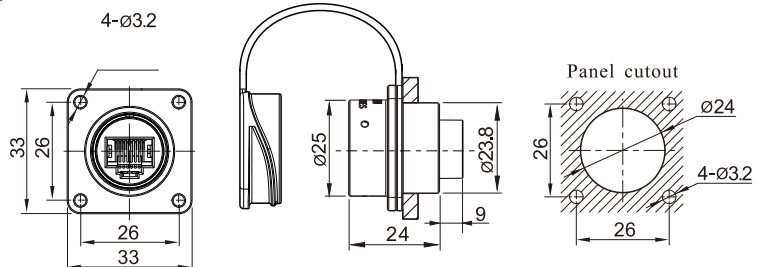

RJ45 Square flange receptacle
Mate with SA2410