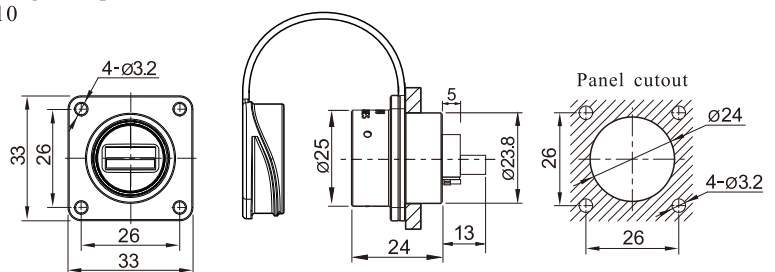

USB3.0 Square flange receptacle
Mate with SA2410

SA2413/SUSB3.0