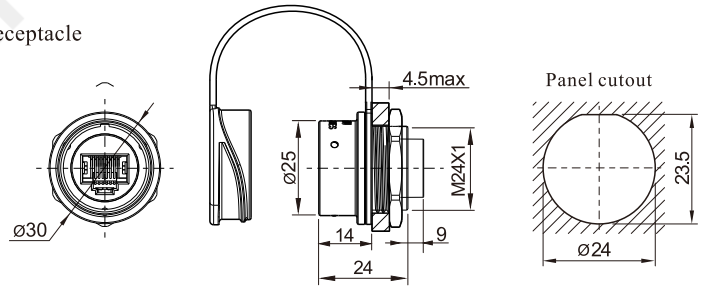

RJ45 Rear-nut mount receptacle
Mate with SA2410

SA2413/SRJ45